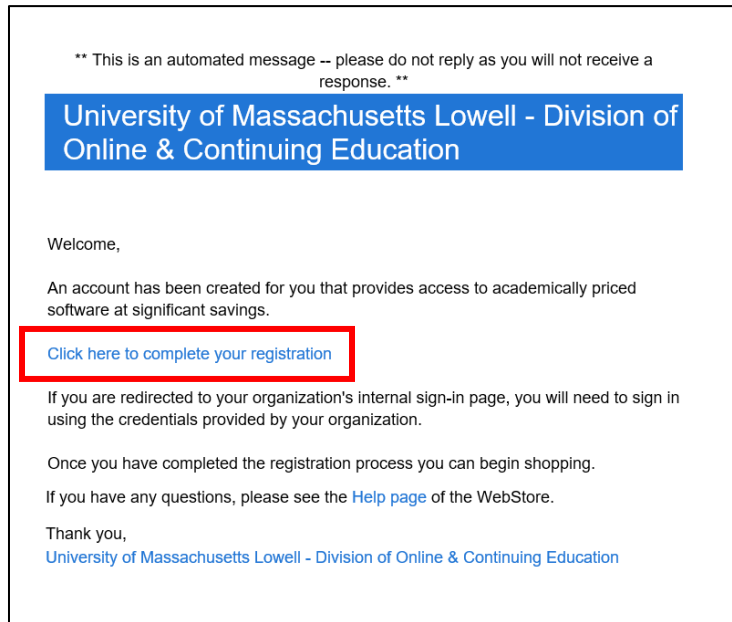

Microsoft Azure Software

If you received an e-mail like the one shown below, click the link to complete registration (shown here in the red box)

The link will bring you to the web page shown below, where you can enter the information requested. Click register once complete