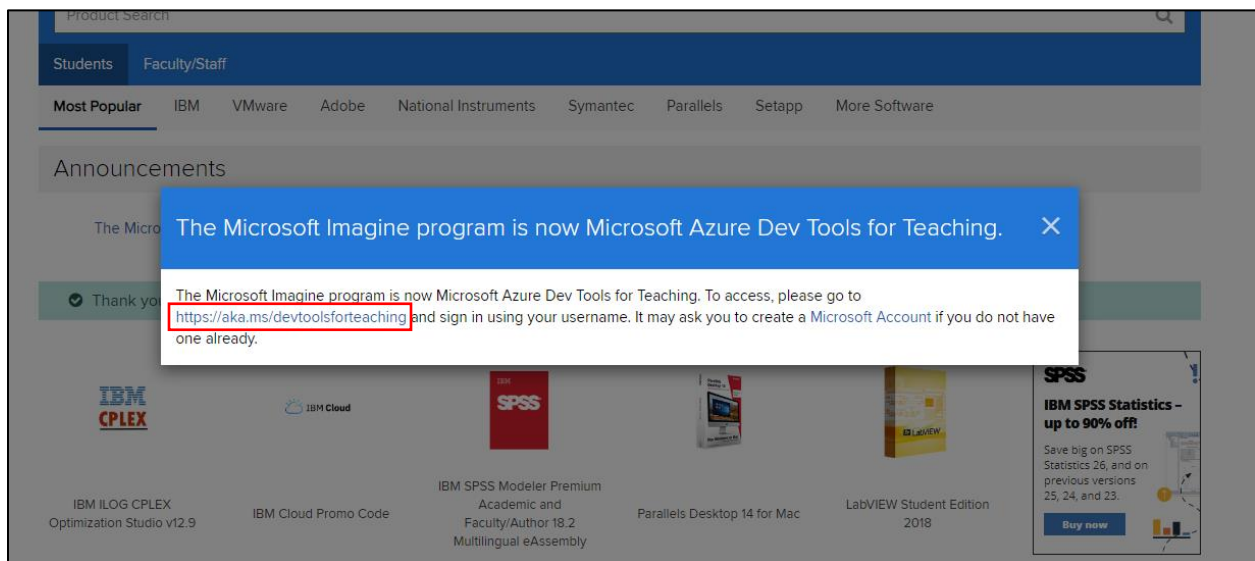

A message will pop up as shown below. Click the link to sign into Microsoft using your student username and email address.